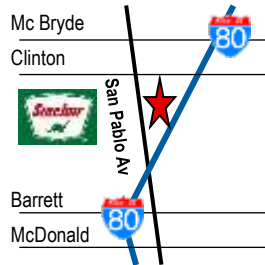

SMOG EXPRESS

We smog any vehicle !

- ✓ Open Mon-Sat 8-6 pm / Sun 10-4 pm
- ✓ In & out fast
- ✓ Courteous Ace Techs
- ✓ **SE HABLA ESPANOL**

**12440 San Pablo Ave.
Richmond, CA 94805**

At 180 San Pablo exit
between Barrett & Clinton
North of the I-80 overpass